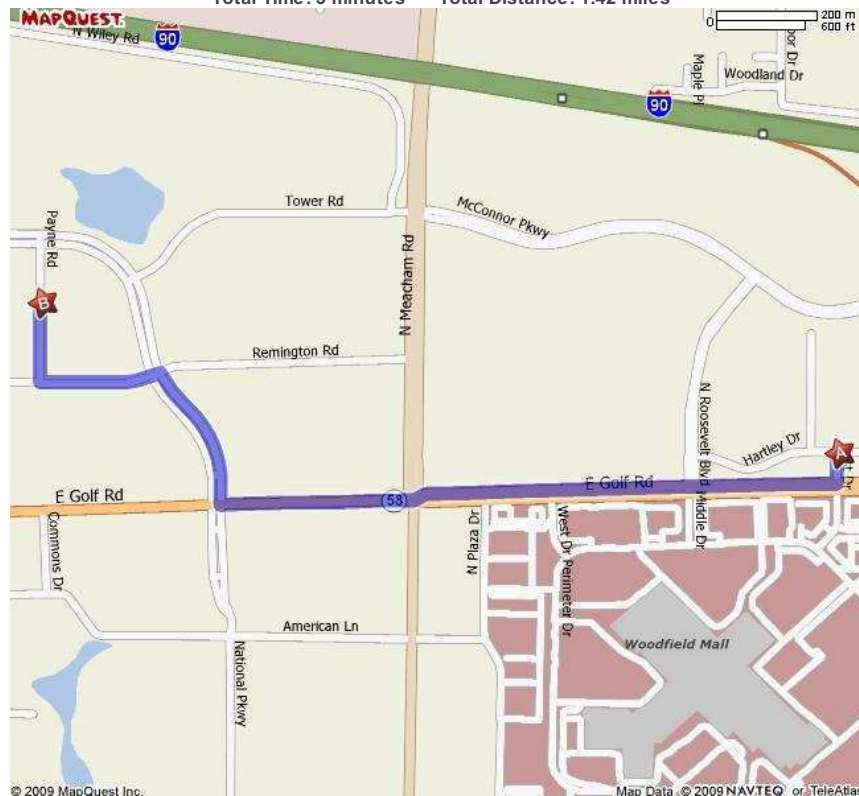

Total Time: 3 minutes Total Distance: 1.42 miles

A: Hyatt Regency-Woodfield: 1800 E Golf Rd, Schaumburg, IL 60173, (847) 605-1234

-  1: Start out going SOUTH on EAST DR toward E GOLF RD/IL-58 W. 0.0 mi
-  2: Turn RIGHT onto E GOLF RD/IL-58 W. 0.9 mi
-  3: Turn RIGHT onto NATIONAL PKWY. 0.2 mi
-  4: Turn LEFT onto REMINGTON RD. 0.2 mi
-  5: Turn RIGHT onto PAYNE RD. 0.1 mi
-  6: End at 1416 PAYNE RD, on the LEFT. 0.0 mi

B: Schaumburg Tennis Plus: 1416 Payne Rd, Schaumburg, IL 60173, (847) 884-0678

Total Time: 3 minutes Total Distance: 1.42 miles

All rights reserved. Use subject to License/Copyright Map Legend
Directions and maps are informational only. We make no warranties on the accuracy of their content, road conditions or route usability or expeditiousness. You assume all risk of use. MapQuest and its suppliers shall not be liable to you for any

7/17/2009

Driving Directions from Hyatt Rege...